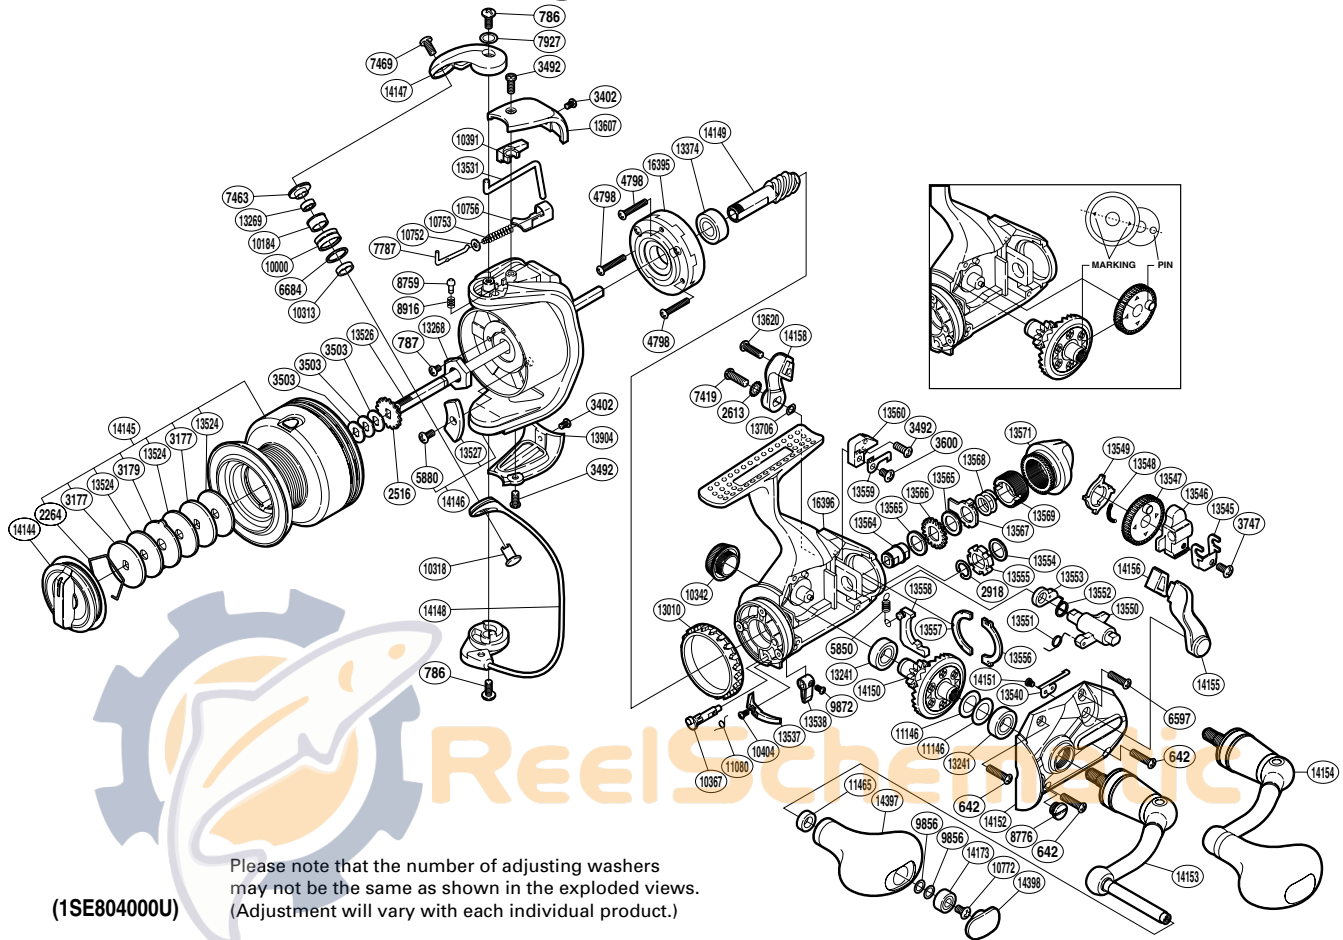

## TU-4000CI4

Please note that the number of adjusting washers may not be the same as shown in the exploded views. (Adjustment will vary with each individual product.)

(1SE804000U)

Part No.	Description	Part No.	Description	Part No.	Description
RD 0642	Screw	RD10367	Anti-Reverse Cam	RD13557	Dial Retainer B
RD 0786	Screw	RD10391	Bail Trip Cover	RD13558	BaitRunner Pawl
RD 0787	Screw	RD10404	Screw	RD13559	Dial Click
RD 2264	Drag Washers Retainer	RD10752	Spring Guide A Support	RD13560	Dial Click Holder
RD 2516	Spool Support	RD10753	Bail Spring	RD13564	Free Spool Tension Shaft
RD 2613	Lock Washer	RD10756	Bail Spring Seat	RD13565	Free Spool Tension Washer
RD 2918	C Lock	RD10772	Screw	RD13566	Click Gear
RD 3177	Key Washer	RD11080	Anti-Reverse Cam Spring	RD13567	Eared Washer
RD 3179	Eared Washer	RD11146	Washer	RD13568	Free Spool Tension Spring
RD 3402	Screw	RD11465	Handle Knob Shaft Collar	RD13569	Free Spool Tension Screw
RD 3492	Screw	RD13010	Friction Ring	RD13571	BaitRunner Tension Dial
RD 3503	Spool Washer	RD13241	Ball Bearing	RD13607	Bail Spring Cover
RD 3600	Screw	RD13268	Rotor Nut	RD13620	Screw
RD 3747	Screw	RD13269	Ball Bearing	RD13706	Washer
RD 4798	Screw	RD13374	Ball Bearing	RD13904	Bail Hold Support Guard
RD 5850	BaitRunner Pawl Spring	RD13524	Drag Washer	RD14144	Drag Knob
RD 5880	Screw	RD13526	Main Shaft	RD14145	Spool Assembly
RD 6597	Screw	RD13527	Counter Weight	RD14146	Rotor
RD 6684	Line Roller Spacer	RD13531	Bail Trip Lever	RD14147	Bail Arm
RD 7419	Screw	RD13537	Bail Trip Strike	RD14148	Bail Assembly
RD 7463	Line Roller Washer	RD13538	Anti-Reverse Lever	RD14149	Pinion Gear
RD 7469	Screw	RD13540	BaitRunner Click	RD14150	Drive Gear
RD 7787	Bail Spring Guide A	RD13545	Oscillating Slider Retainer	RD14151	BaitRunner Click Retainer Pin
RD 7927	Washer	RD13546	Oscillating Slider	RD14152	Side Cover
RD 8759	Click Pin	RD13547	Oscillating Gear	RD14153	Handle Shank Assembly
RD 8776	Oil Cap	RD13548	Oscillating Gear Ratchet Spring	RD14154	Handle Assembly
RD 8916	Click Spring	RD13549	Oscillating Gear Ratchet	RD14155	BaitRunner Lever Arm L
RD 9856	Washer	RD13550	Clutch Arm	RD14156	BaitRunner Lever Bridge
RD 9872	Screw	RD13551	Clutch Cam Spring	RD14158	BaitRunner Lever Arm R
RD10000	Line Roller	RD13552	Clutch Spring	RD14173	Ball Bearing
RD10184	Line Roller Bushing	RD13553	Clutch Cam	RD14397	Handle Knob
RD10313	Bearing Spacer	RD13554	Spacer	RD14398	Handle Knob Seal
RD10318	Line Roller Support	RD13555	BaitRunner Ratchet	RD16395	Roller Clutch Assembly
RD10342	Handle Screw Cap	RD13556	Dial Retainer	RD16396	Body